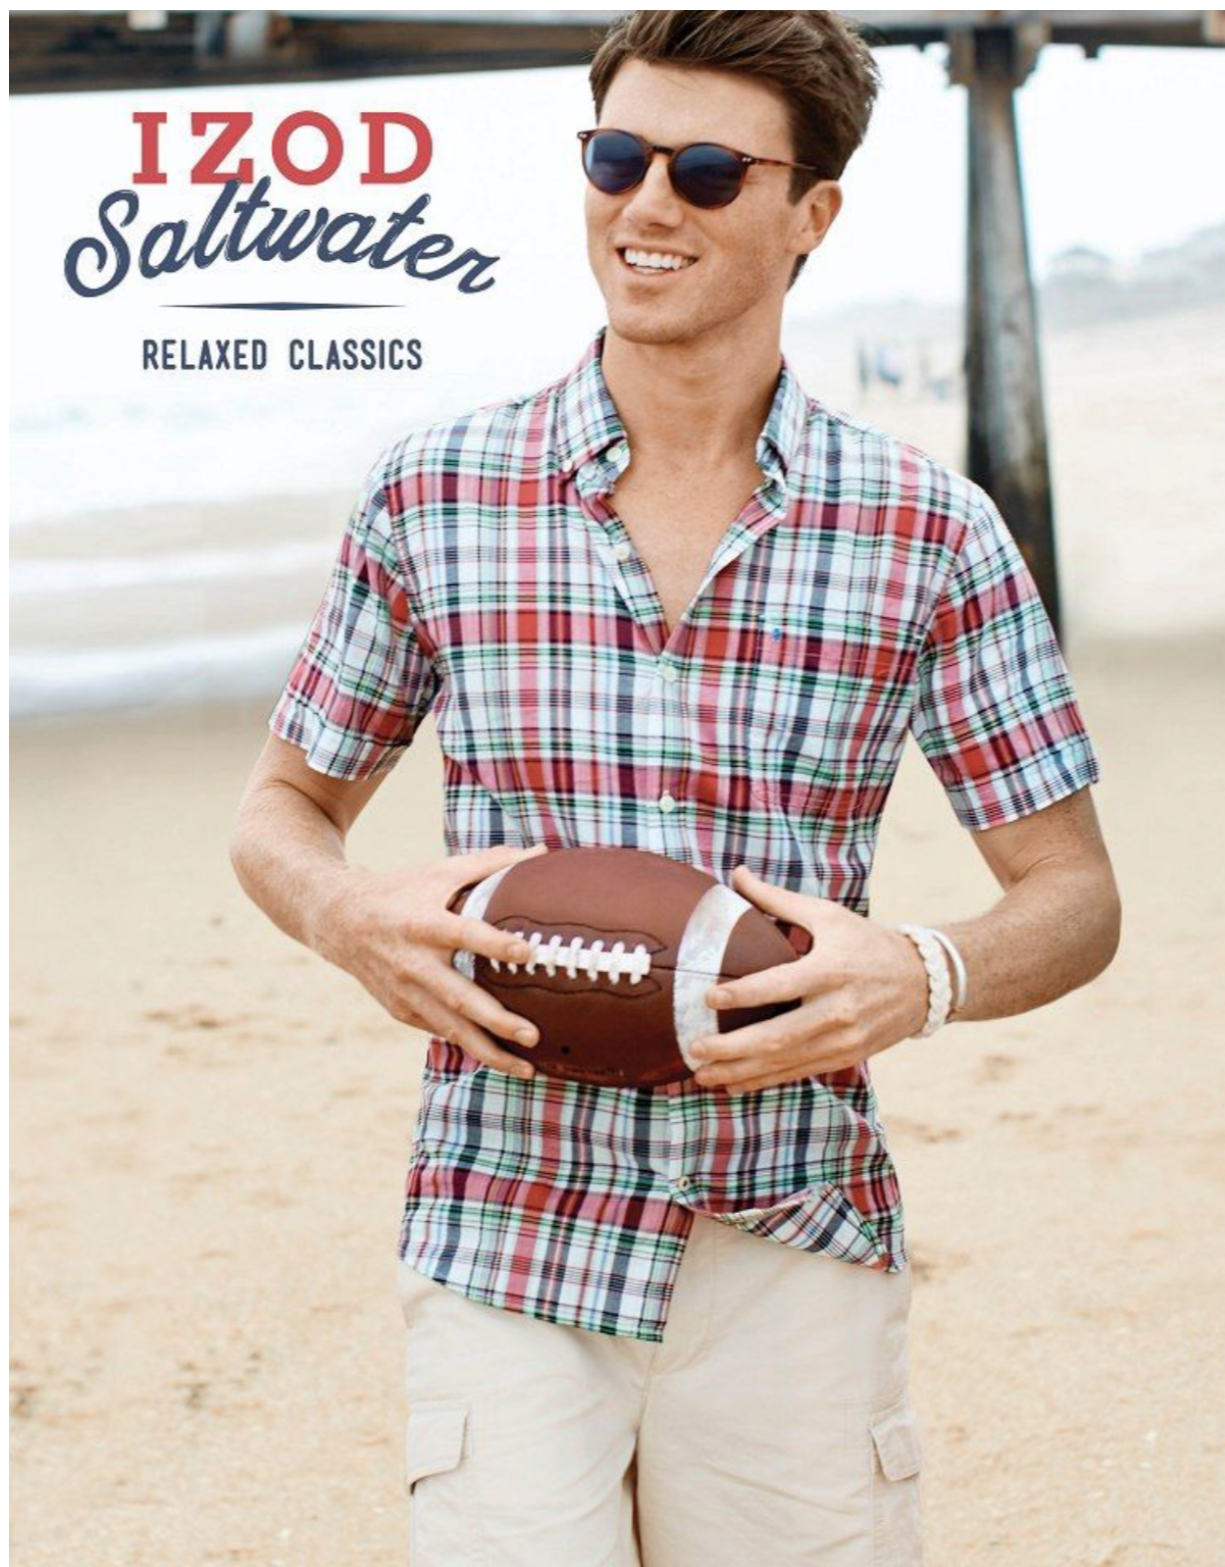

CHARLIE SCHEERER

height 6'1" · bust 38.5" · waist 31" · suit 50
shoes size 45 EU/13.5 US/9.5 UK · hair dark blonde · eyes blue