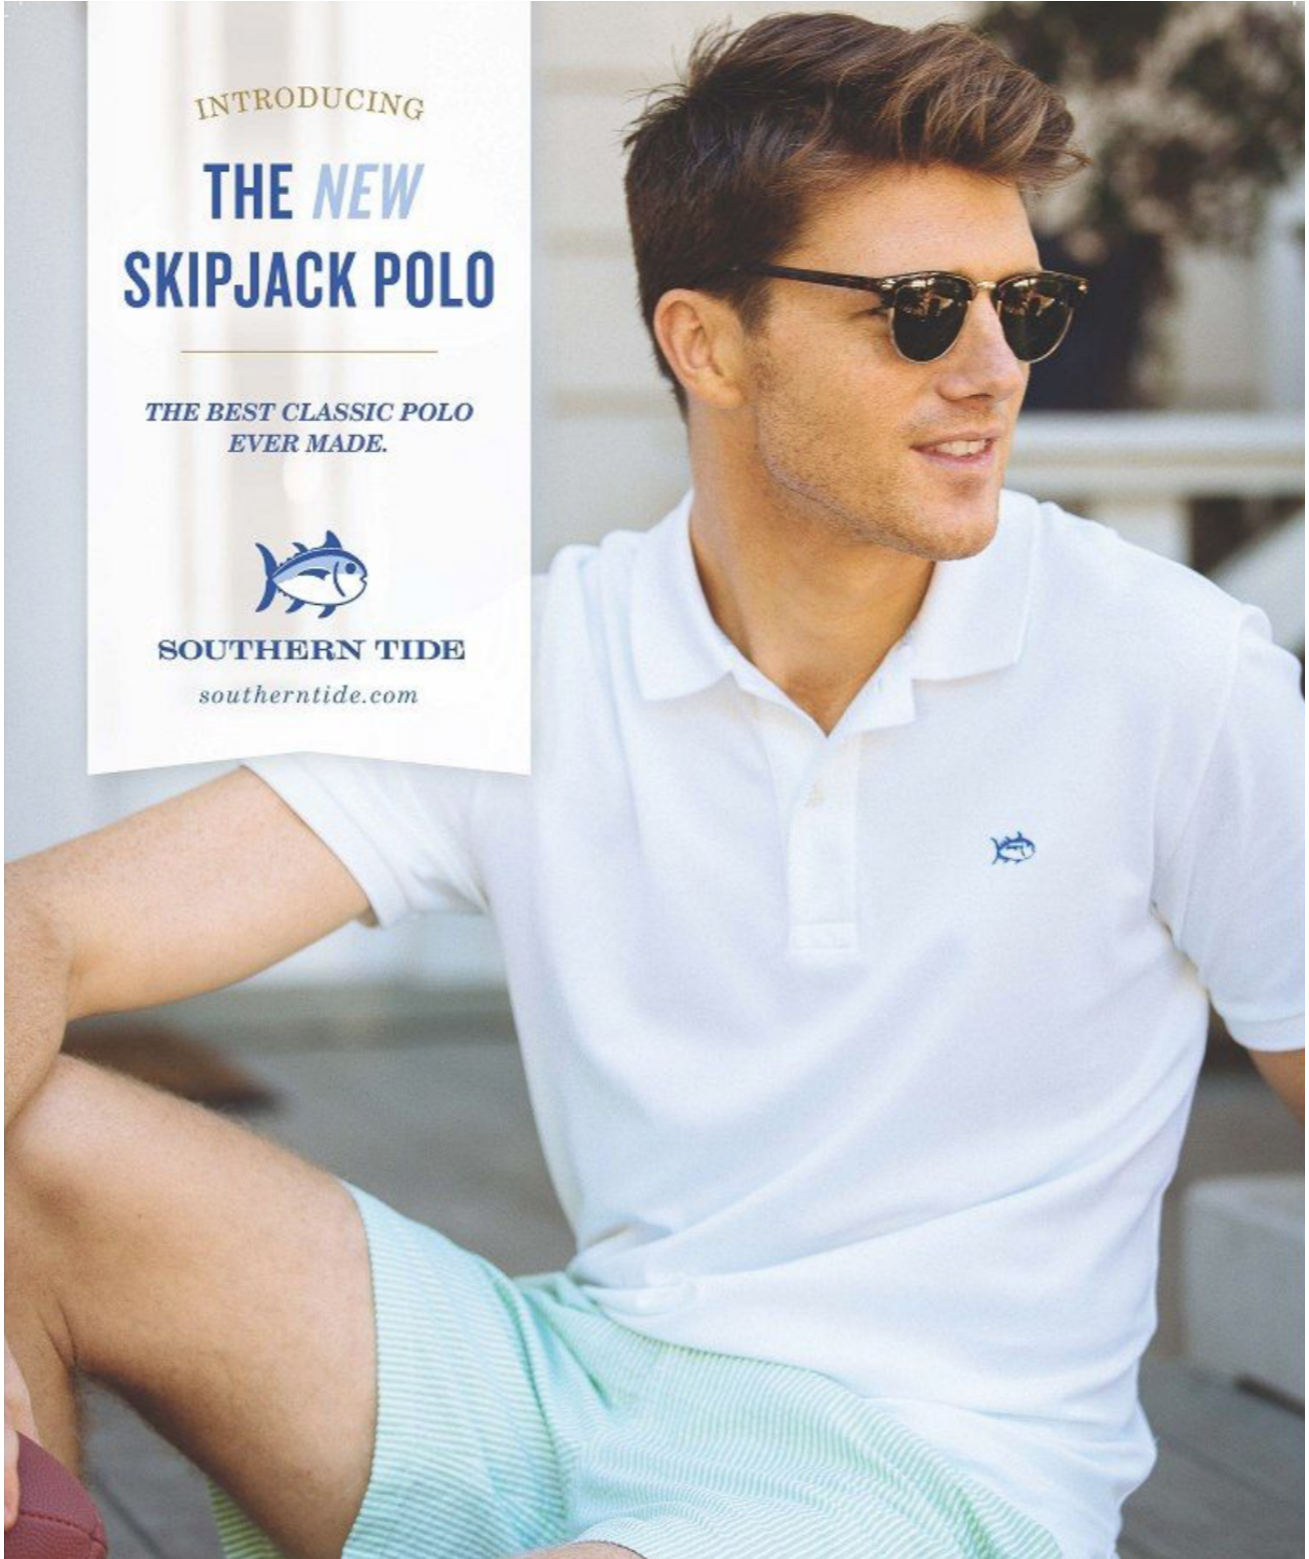

MGM
MODELS

MGM
MODELS

CHARLIE SCHEERER

height 6'1" · bust 38.5" · waist 31" · suit 50
shoes size 45 EU/13.5 US/9.5 UK · hair dark blonde · eyes blue

CHARLIE SCHEERER

height 6'1" · bust 38.5" · waist 31" · suit 50
shoes size 45 EU/13.5 US/9.5 UK · hair dark blonde · eyes blue